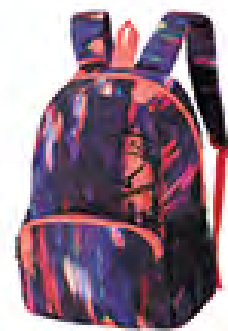

ENAMEL BAG SMALL

RRP **45 €**

DIMENSION H36 X D14 X W25

05
REF: 32ED2F01S
BLACK/SILVER

92
REF: 32ED2F01S
BLACK/BLUE

94
REF: 32ED2F01S
BLACK/YELLOW

90
REF: 33ED8F02
BLACK/GOLD LOGO

97
REF: 33ED8F02
BLACK/PINK LOGO

TROLLEY BAG

33GD9007-22

RRP **110 €**

DIMENSION H91 X D30 X W30

MIZUNO CARRY BAG

RRP **30 €**

05
REF: 32ED2F05M
GREY

06
REF: 32ED2F05M
BEIGE

14
REF: 332ED2F05N
NAVY

LUGGAGE

COLOR JUNIOR BACKPACK

33GD7001P

RRP 25 €

MULTICOLORE

BUDO BAG

33ED3001