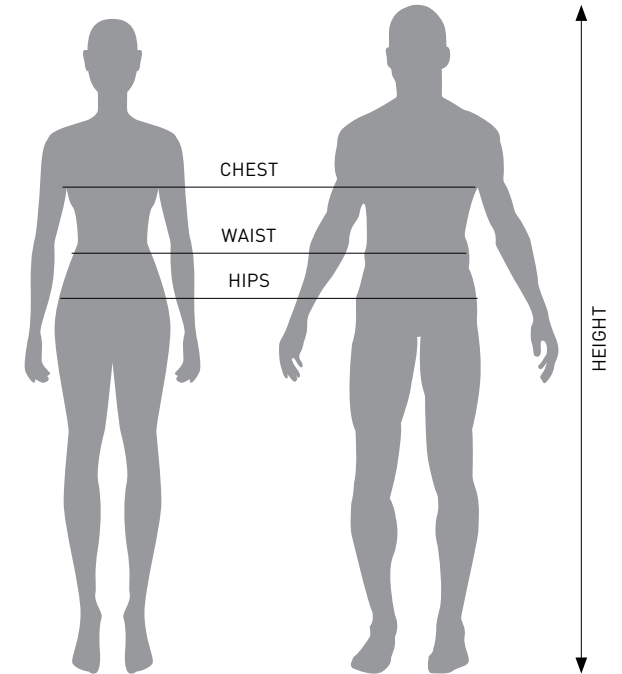

Nippon

MARTIAL ARTS

COLLECTION 2023

SIZE CHART

MIZUNO MEN	CHEST	WAIST	HIPS	HEIGHT
XXS	75-82	63-68	78-83	159-163
XS	83-88	69-74	84-89	164-168
S	89-94	75-80	90-94	169-173
M	95-100	81-86	95-100	174-178
L	101-106	87-92	101-106	179-183
XL	107-112	93-98	107-112	184-188
XXL	113-118	99-104	113-118	189-193
XXXL	119-124	105-110	119-124	194-198
MIZUNO WOMEN	CHEST	WAIST	HIPS	HEIGHT
XXS	71-76	52-57	77-82	151-156
XS	77-82	58-63	83-88	157-162
S	83-88	64-69	89-94	162-167
M	89-94	70-75	95-100	167-172
L	95-100	76-81	101-106	172-177
XL	101-106	82-87	107-112	177-182
XXL	107-112	88-93	113-118	182-187
MIZUNO JUNIOR	CHEST	WAIST	HIPS	HEIGHT
S	58-61	55-56	62-64	110-116
M	62-64	57-58	65-69	116-128
L	65-71	59-64	70-77	128-140
XL	72-79	65-68	78-83	140-152
XXL	80-86	69-72	84-89	152-164

The measurements shown in the table are expressed in centimeters and indicate a range of average measurements between the minimum and maximum measurements for the corresponding size.

COLOR CHART

SIZE CHART