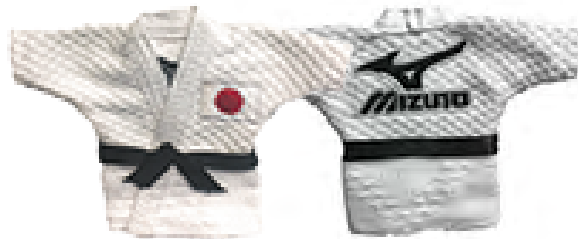

62
JAPAN

SOKUTEIKI			
76ZA10001		RRP	100 €
SIZE	UNIQUE