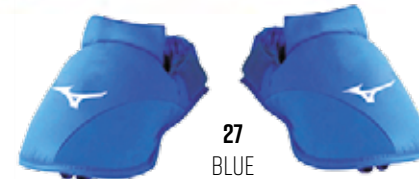

ACCESSORIES

KARATE GLOVES WITH THUMBS

23EHA10127	BLUE	RRP 22 €
23EHA10162	RED	RRP 22 €
SIZE	XS S M L XL	

KARATE SHIN FOOT PROTECTION

23EHA10227	SHIN ONLY BLUE	RRP 28 €
23EHA10262	SHIN ONLY RED	RRP 28 €
23EHA10327	FOOT ONLY BLUE	RRP 22 €
23EHA10362	FOOT ONLY RED	RRP 22 €
23EHA10027	BLUE SET	RRP 44 €
23EHA10062	RED SET	RRP 44 €
SIZE	XS S M L XL	

27 BLUE

KARATE GLOVES WITHOUT THUMBS

23EHA20127	BLUE	RRP 22 €
23EHA20162	RED	RRP 22 €
SIZE	XS S M L XL