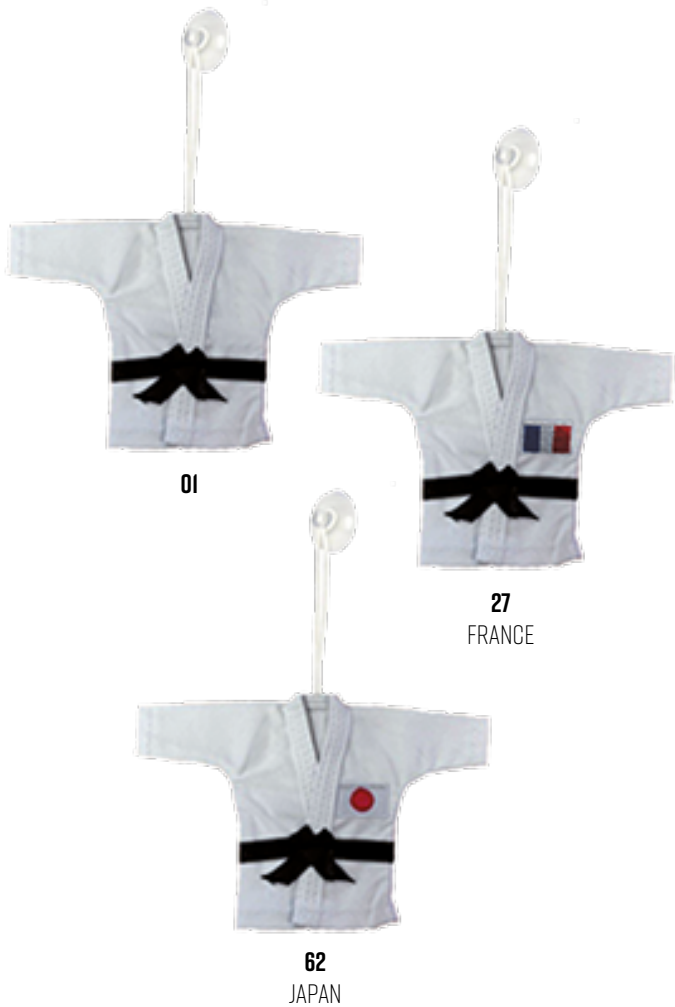

ACCESSORIES

MINI KARATEGI

22GY2A55

RRP 4,5 €

SIZE	UNIQUE