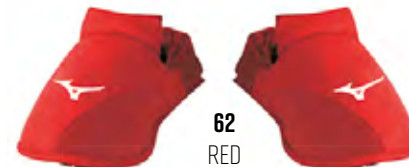

ACCESSORIES

KARATE GLOVES WITH THUMBS

23EHA10127	BLUE	RRP 22 €
23EHA10162	RED	RRP 22 €
SIZE	XS S M L XL	

KARATE SHIN FOOT PROTECTION

23EHA10227	SHIN ONLY BLUE	RRP 28 €
23EHA10262	SHIN ONLY RED	RRP 28 €
23EHA10327	FOOT ONLY BLUE	RRP 22 €
23EHA10362	FOOT ONLY RED	RRP 22 €
23EHA10027	BLUE SET	RRP 44 €
23EHA10062	RED SET	RRP 44 €
SIZE	XS S M L XL	

62 RED

KARATE GLOVES WITHOUT THUMBS

23EHA20127	BLUE	RRP 22 €
23EHA20162	RED	RRP 22 €
SIZE	XS S M L XL